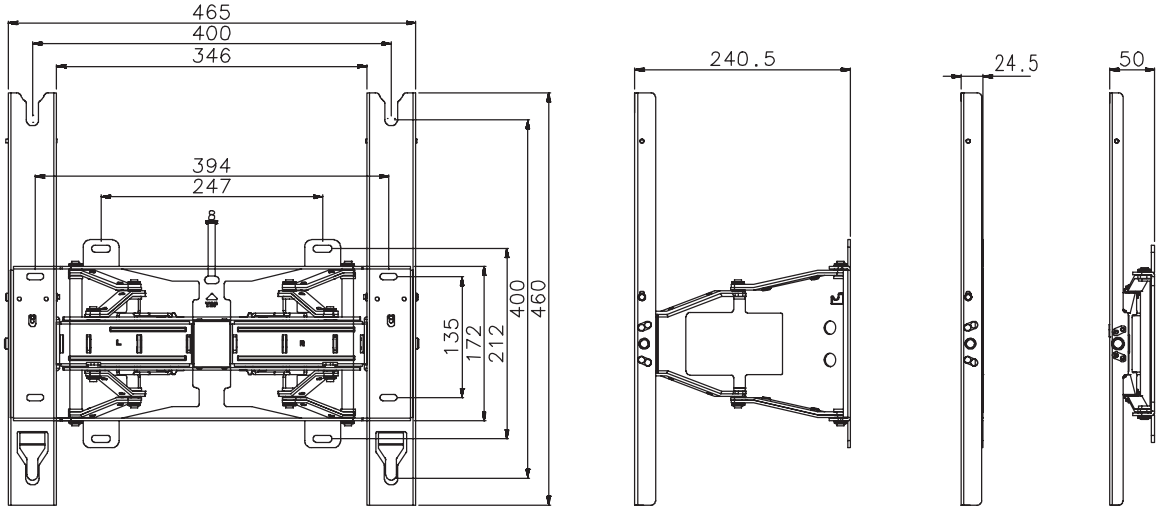

Product Specifications

Product Standards

Width(mm)	465.0
Height(mm)	460.0
Depth(mm)	24.5
Weight(Kg)	5.5
Bracket VESA Standard	400 X 400

! Information in this document is subject to change without notice.