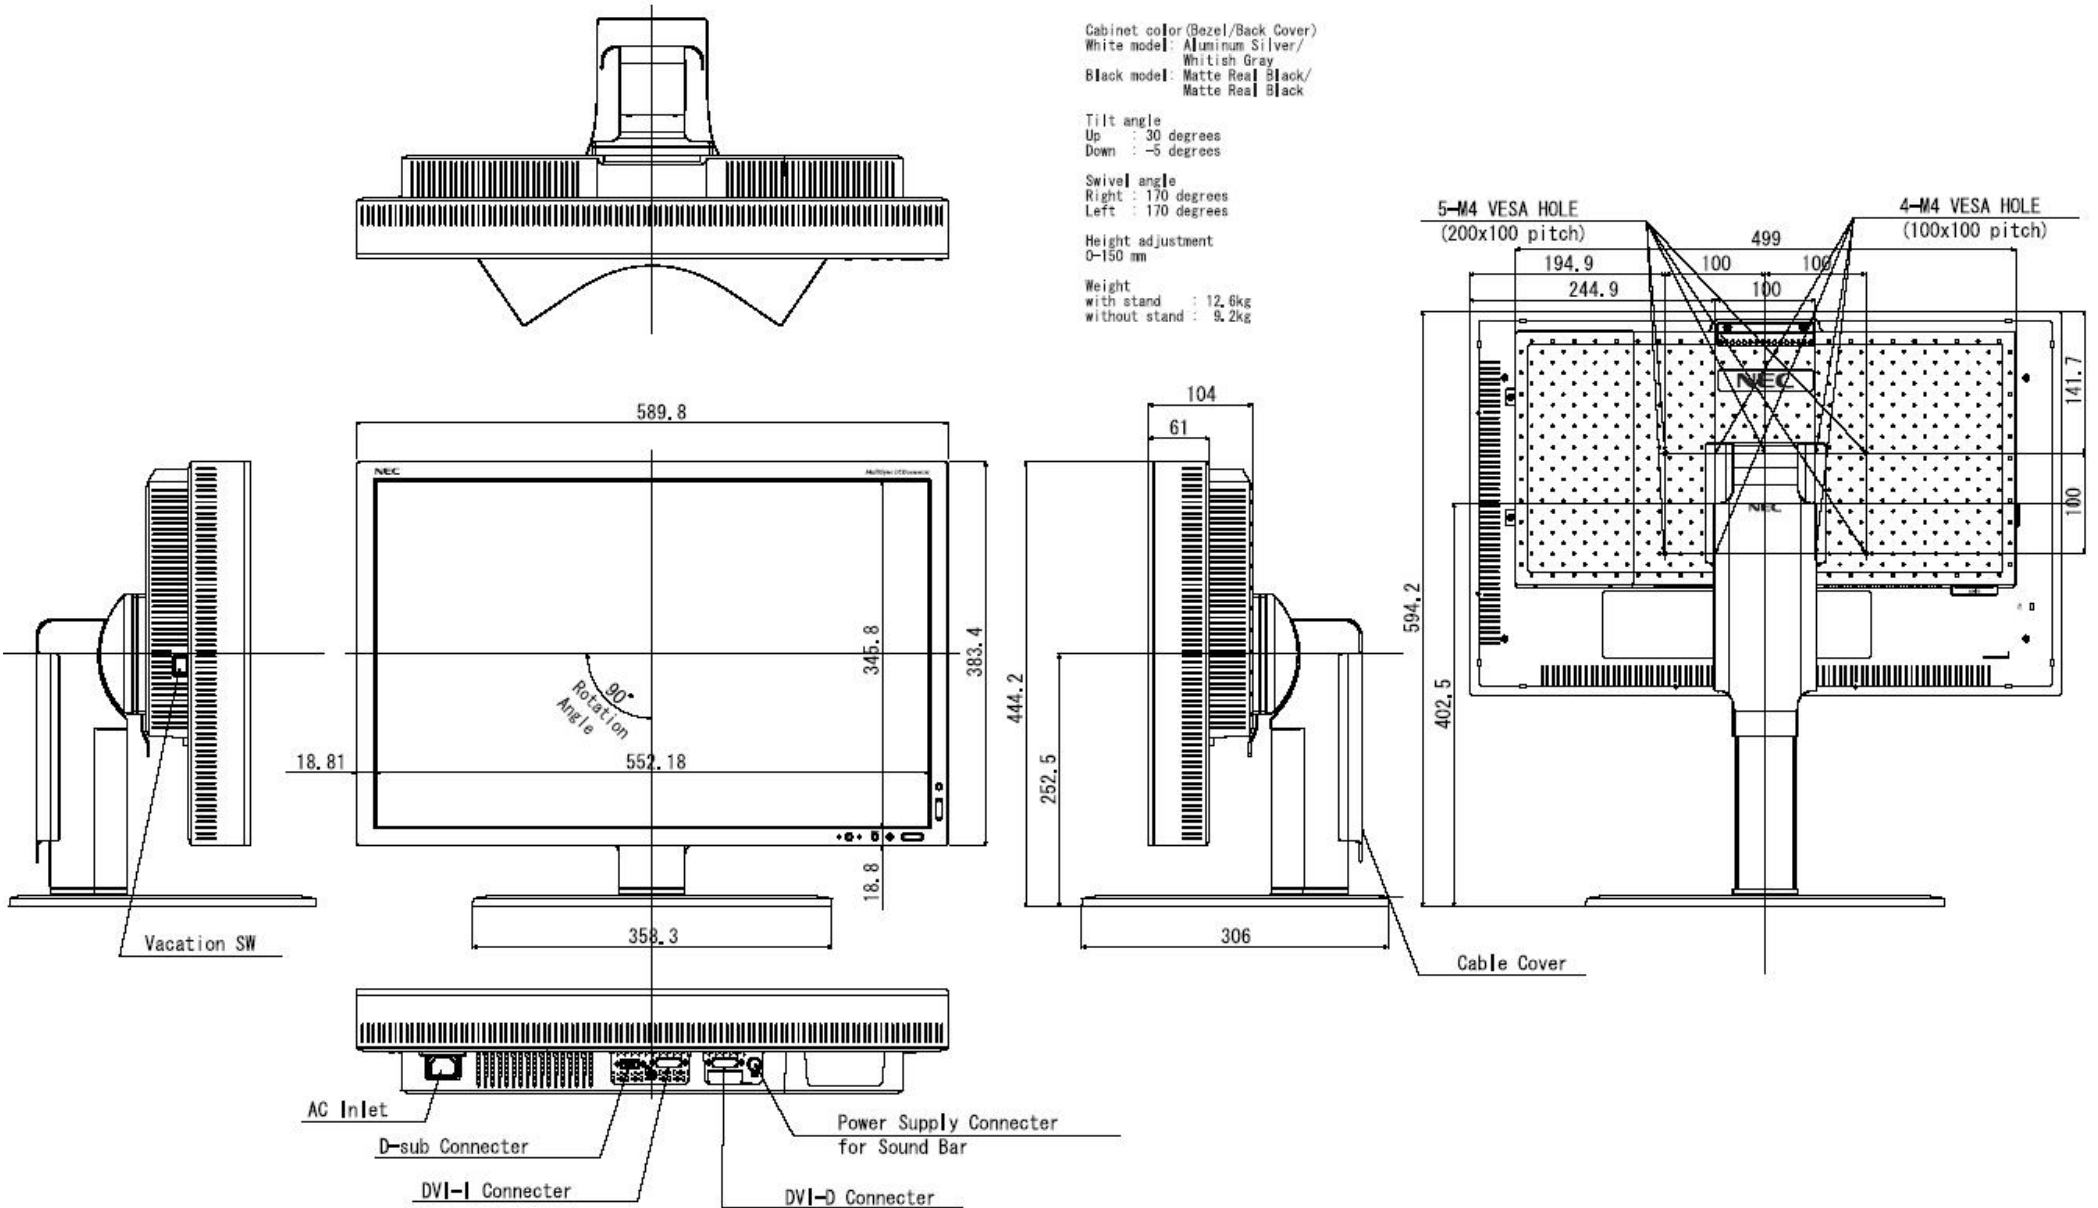

MultiSync LCD2690WUXi / MultiSync LCD2690WUXi-BK Outline

Unit: mm

Fig.1